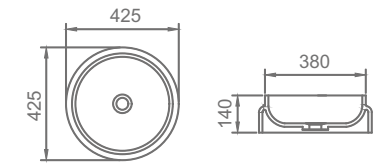

Size: 420x410x175mm

**FC-1110**

Size: W 435xD 395xH 120mm  
 Materials: Solid Surface Stone  
 Colors: Design white (For other optional colors, please check P151 of this brochure)

**FC-1164**

Size: W 430xD 430xH 120mm  
 Materials: Solid Surface Stone  
 Colors: Design white (For other optional colors, please check P151 of this brochure)

**FC-1050**

Size: Dia550x140mm

**FC-1153**

Size: 400x400x117mm

**FC-1507**

Size: Dia400x320mm

**FC-1058**

Size: 390x390x400mm

**FC-1309**

Size: Dia420x165mm

**FC-1319**

Size: Dia450x130mm

**FC-1508**

Size: Dia460x170mm

**FC-1509**

Size: Dia425x140mm

**FC-1301**  
Size: 590x350x115mm

**FC-1301-A**  
Size: 590x350x135mm

**FC-1303**  
Size: 590x350x90mm

**FC-1304**  
Size: 700x400x90mm

**FC-1305**

Size: 685x395x85mm

**FC-1302**

Size: 695x335x120mm