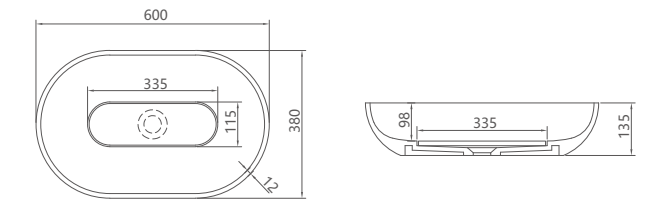

**FC-1513**

Size: W 410xD 410xH 150mm

**FC-1513-1**

Size: W 250xD 250xH 90mm

**FC-1513-2**

Size: W 350xD 350xH 90mm

**FC-1513-A**

Size: W 410xD 410xH 150mm

Size: Dia430x140mm

**FC-1001-B**

Size: Dia390x125mm

**FC-1001-C**

Size: Dia330x105mm

**FC-1002-A**

Size: 610x460x140mm

**FC-1002-B**

Size: 550x415x125mm

**FC-1002-C**

Size: 450x340x105mm

**FC-1003-A**

Size: 500x285x125mm

**FC-1003-B**

Size: 600x345x145mm

**FC-1004**

Size: 400x190x120mm

Colors: Design white (For other optional colors, please check P151 of this brochure)

**FC-1156**

Size: W 400mmxW 400mmxH 200mm  
 Materials: Solid Surface Stone  
 Colors: Design white (For other optional colors, please check P151 of this brochure)