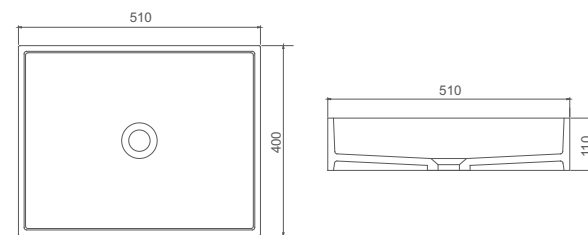

Size: 400x190x120mm

Colors: Design white (For other optional colors, please check P151 of this brochure)

**FC-1156**

Size: W 400mmxW 400mmxH 200mm  
 Materials: Solid Surface Stone  
 Colors: Design white (For other optional colors, please check P151 of this brochure)

**FC-1329**

Size: W 500xD 300xH 110mm  
 Materials: Solid Surface Stone  
 Colors: Design white (For other optional colors, please check P151 of this brochure)

**FC-1157**

Size: W 480xD 480xH 100mm  
 Materials: Solid Surface Stone  
 Colors: Design white (For other optional colors, please check P151 of this brochure)

**FC-1126**

Size: W 600xD 350xH 140mm  
 Materials: Solid Surface Stone  
 Colors: Design white (For other optional colors, please check P151 of this brochure)

**FC-1111**

Size: W 400xD 410xH 180mm  
 Materials: Solid Surface Stone  
 Colors: Design white (For other optional colors, please check P151 of this brochure)

**FC-1114**

Size: W 900xD 400xH 150mm  
 Materials: Solid Surface Stone  
 Colors: Design white (For other optional colors, please check P151 of this brochure)

**FC-1112**

Size: W 510xD 400xH 110mm  
 Materials: Solid Surface Stone  
 Colors: Design white (For other optional colors, please check P151 of this brochure)