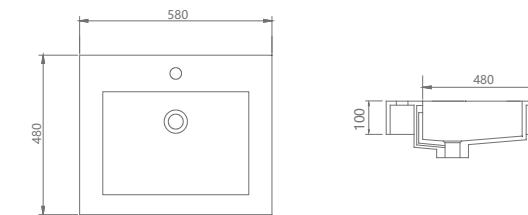

**FC-1601**

Size: W 1202xD 480xH 110mm

Materials: Solid Surface Stone

Colors: Design white (For other optional colors, please check P151 of this brochure)

**FC-1602**

Size: W 620xD 480xH 130mm  
 Materials: Solid Surface Stone  
 Colors: Design white (For other optional colors, please check P151 of this brochure)