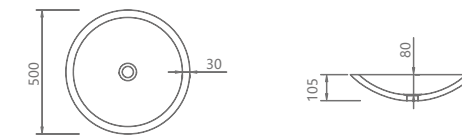

Size: Dia395x145mm

**FC-1155**

Size: W 600xD 400xH 112mm

**FC-1386-2**

Size: Dia395x145mm

**FC-1315**

Size: Dia430x145mm

**FC-1306**

Size: Dia460x150mm

**FC-1516**

Size: Dia405x120mm

**FC-1501**

Size: Dia422x180mm

**FC-1300**

Size: Dia500x105mm

**FC-1051**

Size: 420x410x175mm

**FC-1110**

Size: W 435xD 395xH 120mm  
 Materials: Solid Surface Stone  
 Colors: Design white (For other optional colors, please check P151 of this brochure)

**FC-1164**

Size: W 430xD 430xH 120mm  
 Materials: Solid Surface Stone  
 Colors: Design white (For other optional colors, please check P151 of this brochure)