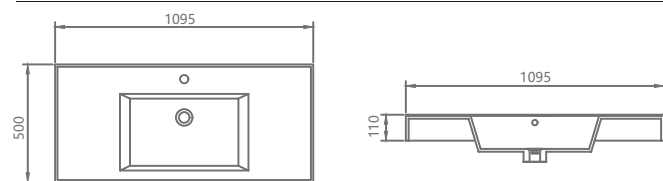

Size: 560x460x160mm

**FC-0804**

Size: 820x480x105mm

Luxury Healthy Life by Faula Céramica Bathroom Basins

**FC-1531**

Size: 810x460x160mm

**FC-1535**

Size: 1095x500x110mm