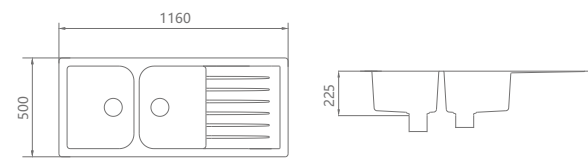

FC-QS4519

Size: 1160x500x225mm