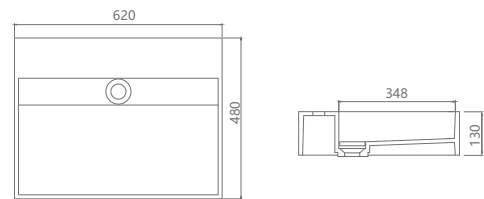

**FC-1601**

Size: W 1202xD 480xH 110mm

Materials: Solid Surface Stone

Colors: Design white (For other optional colors, please check P151 of this brochure)

**FC-1602**

Size: W 620xD 480xH 130mm  
 Materials: Solid Surface Stone  
 Colors: Design white (For other optional colors, please check P151 of this brochure)