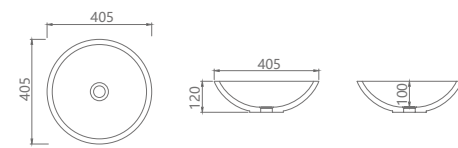

**FC-1154**

Size: W 400xD 400xH 105mm  
 Materials: Solid Surface Stone  
 Colors: Design white (For other optional colors, please check P151 of this brochure)

**FC-1057**

Size: W 580xD 380xH 110mm

**FC-1386-1**

Size: Dia395x145mm

**FC-1155**

Size: W 600xD 400xH 112mm

**FC-1386-2**

Size: Dia395x145mm

**FC-1315**

Size: Dia430x145mm

**FC-1306**

Size: Dia460x150mm

**FC-1516**

Size: Dia405x120mm

**FC-1501**

Size: Dia422x180mm

**FC-1300**

Size: Dia500x105mm

**FC-1051**