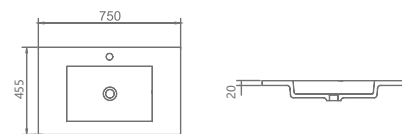

## **CABINET BASIN SERIES**

**FC-1352**

Size: 810x455x20mm

**FC-11350**

Size: 660x455x20mm

**FC-1351**

Size: 750x455x20mm

**FC-1353**