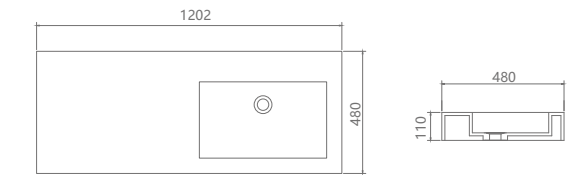

Colors: Design white (For other optional colors, please check P151 of this brochure)

**FC-1600**

Size: W 400xD 400xH 300mm

Materials: Solid Surface Stone

Colors: Design white (For other optional colors, please check P151 of this brochure)