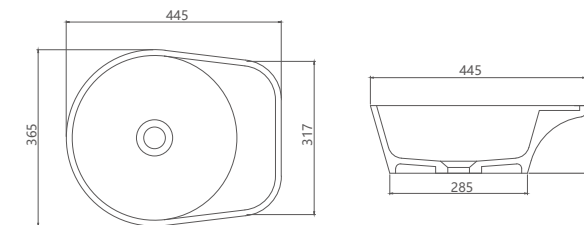

Size: W 800xD 400xH 115mm  
 Materials: Solid Surface Stone  
 Colors: Design white (For other optional colors, please check P151 of this brochure)

**FC-1700-2**

Size: W 600xD 400xH 115mm  
 Materials: Solid Surface Stone  
 Colors: Design white (For other optional colors, please check P151 of this brochure)

**FC-1702**

Size: W 500xD 400xH 125mm  
 Materials: Solid Surface Stone  
 Colors: Design white (For other optional colors, please check P151 of this brochure)

**FC-1160**

Size: W 505xD 360xH 120mm  
 Materials: Solid Surface Stone  
 Colors: Design white (For other optional colors, please check P151 of this brochure)

**FC-1162**

Size: W 445xD 365xH 140mm  
 Materials: Solid Surface Stone  
 Colors: Design white (For other optional colors, please check P151 of this brochure)

**FC-1161**

Size: W 385xD 385xH 145mm  
 Materials: Solid Surface Stone  
 Colors: Design white (For other optional colors, please check P151 of this brochure)