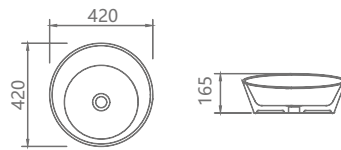

Size: 420x410x175mm

**FC-1110**

Size: W 435xD 395xH 120mm  
 Materials: Solid Surface Stone  
 Colors: Design white (For other optional colors, please check P151 of this brochure)

**FC-1164**

Size: W 430xD 430xH 120mm  
 Materials: Solid Surface Stone  
 Colors: Design white (For other optional colors, please check P151 of this brochure)

**FC-1327**

Size: W 800xD 400xH 105mm  
 Materials: Solid Surface Stone  
 Colors: Design white (For other optional colors, please check P151 of this brochure)

**FC-1165**

Size: W 605xD 405xH 155mm  
 Materials: Solid Surface Stone  
 Colors: Design white (For other optional colors, please check P151 of this brochure)

**FC-1050**

Size: Dia550x140mm

**FC-1153**

Size: 400x400x117mm

**FC-1507**

Size: Dia400x320mm

**FC-1058**

Size: 390x390x400mm

**FC-1309**

Size: Dia420x165mm

**FC-1319**

Size: Dia450x130mm

**FC-1508**

Size: Dia460x170mm

**FC-1509**

Size: Dia425x140mm