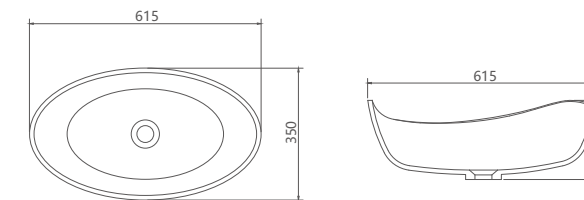

Size: W 800xD 400xH 115mm  
 Materials: Solid Surface Stone  
 Colors: Design white (For other optional colors, please check P151 of this brochure)

**FC-1700-2**

Size: W 600xD 400xH 115mm  
 Materials: Solid Surface Stone  
 Colors: Design white (For other optional colors, please check P151 of this brochure)

**FC-1702**

Size: W 500xD 400xH 125mm  
 Materials: Solid Surface Stone  
 Colors: Design white (For other optional colors, please check P151 of this brochure)

**FC-1160**

Size: W 505xD 360xH 120mm  
 Materials: Solid Surface Stone  
 Colors: Design white (For other optional colors, please check P151 of this brochure)

**FC-1162**

Size: W 445xD 365xH 140mm  
 Materials: Solid Surface Stone  
 Colors: Design white (For other optional colors, please check P151 of this brochure)

**FC-1161**

Size: W 385xD 385xH 145mm  
 Materials: Solid Surface Stone  
 Colors: Design white (For other optional colors, please check P151 of this brochure)

Size: W 250xD 250xH 110mm

**FC-1515-3**

Size: W 300xD 300xH 110mm

**FC-1515-4**

Size: W 390xD 390xH 145mm

**FC-1515-5**

Size: 430x430x155mm

Materials: Solid Surface Stone