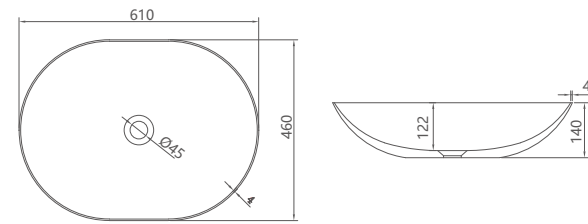

Size: W 250xD 250xH 110mm

**FC-1515-3**

Size: W 300xD 300xH 110mm

**FC-1515-4**

Size: W 390xD 390xH 145mm

**FC-1515-5**

Size: 430x430x155mm

Materials: Solid Surface Stone

**FC-1513**

Size: W 410xD 410xH 150mm

**FC-1513-1**

Size: W 250xD 250xH 90mm

**FC-1513-2**

Size: W 350xD 350xH 90mm

**FC-1513-A**

Size: W 410xD 410xH 150mm

Materials: Solid Surface Stone

Colors: Design white (For other optional colors, please check P151 of this brochure)

**FC-1513-1-A**

Size: W 250xD 250xH 90mm

**FC-1513-2-A**

Size: W 350xD 350xH 90mm

**FC-1001-A**

Size: Dia430x140mm

**FC-1001-B**

Size: Dia390x125mm

**FC-1001-C**

Size: Dia330x105mm

**FC-1002-A**

Size: 610x460x140mm

**FC-1002-B**