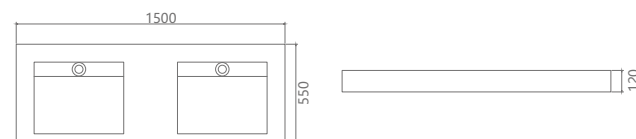

FC-1267

Size: 1500x550x120mm