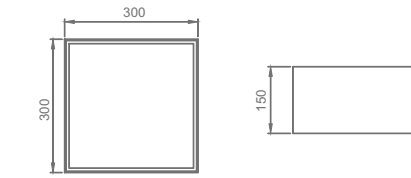

## SOLID SURFACE SHELVES

THE ROUNDNESS BATHROOM SHELVES WITH DIVERSITY  
DESIGN IN HIGH QUALITY & HEAVY-DUTY.

**FC-1070**

Size: 300x300x150mm

**FC-1071**

Size: 300x300x150mm

**FC-1560**

Size: 600x120x120mm