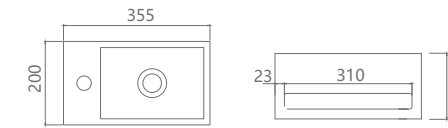

## WALL HUNG BASIN & VANITY TOP SERIES

Functional design, high aesthetics, top quality

**FC-1105-A L-**

Size: 355x200x160mm

**FC-1105-A R**

Size: 355x200x160mm

**FC-1362**

Size: 500x250x150mm