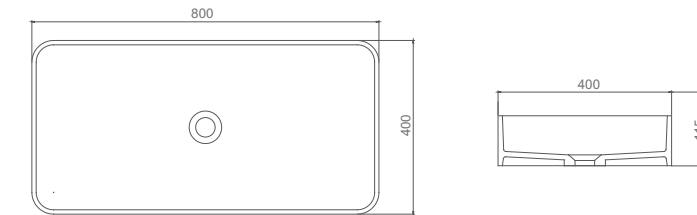

FC-1700-3

Size: W 800xD 400xH 115mm
Materials: Solid Surface Stone
Colors: Design white (For other optional colors, please check P151 of this brochure)