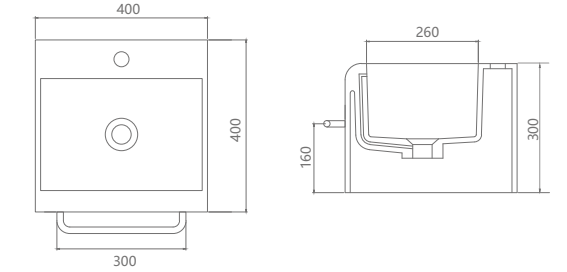

FC-1600

Size: W 400xD 400xH 300mm

Materials: Solid Surface Stone

Colors: Design white (For other optional colors, please check P151 of this brochure)