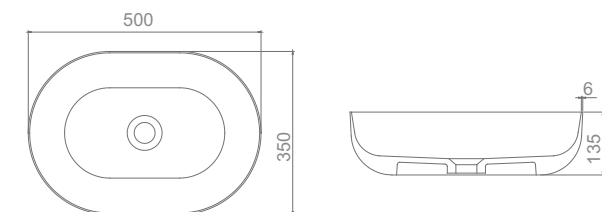

FC-1151

Size: W 500xD 350xH 135mm
Materials: Solid Surface Stone
Colors: Design white (For other optional colors, please check P151 of this brochure)