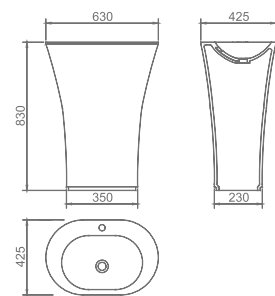

**FC-1234**

Size: 1000x500x60mm

**FC-1235**

Size: 1200x500x60mm

**FC-1201** Size: 1400x480x65mm

**FC-1202** Size: 1500x480x65mm

**FC-1203** Size: 1600x480x65mm

**FC-1204** Size: 1800x480x65mm

## FREESTANDING BASIN SERIES

SPECIALIZED IN CUSTOMIZED DESIGN BASINS  
CONSTANTLY UPDATED PRODUCTS BRING MORE STYLES

**FC-1900**

Size:585x365x910mm

**FC-1901**

Size:1105x495x850mm

**FC-1381**

Size:Dia440x830mm

**FC-1902**

Size:450x450x830mm

**FC-1382**

Size:400x400x900mm

**FC-1382**

Size:400x400x900mm

**FC-1383**

Size: 630x425x830mm

**FC-1385**

Size: 525x370x850mm

**FC-1387**

Size: 460x515x860mm

**FC-1384**

Size: 540x435x810mm

**FC-1388**

Size: 610x430x845mm