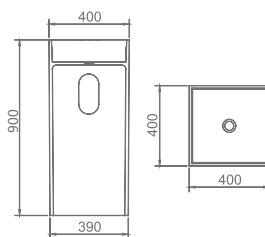

**FC-1234**

Size: 1000x500x60mm

**FC-1235**

Size: 1200x500x60mm

**FC-1201** Size: 1400x480x65mm

**FC-1202** Size: 1500x480x65mm

**FC-1203** Size: 1600x480x65mm

**FC-1204** Size: 1800x480x65mm

## FREESTANDING BASIN SERIES

SPECIALIZED IN CUSTOMIZED DESIGN BASINS  
CONSTANTLY UPDATED PRODUCTS BRING MORE STYLES

**FC-1900**

Size:585x365x910mm

**FC-1901**

Size:1105x495x850mm

**FC-1381**

Size:Dia440x830mm

**FC-1902**

Size:450x450x830mm

**FC-1382**

Size:400x400x900mm

**FC-1382**

Size:400x400x900mm

**FC-1383**

Size: 630x425x830mm

**FC-1385**

Size: 525x370x850mm

**FC-1387**

Size: 460x515x860mm

**FC-1384**

Size: 540x435x810mm

**FC-1388**

Size: 610x430x845mm