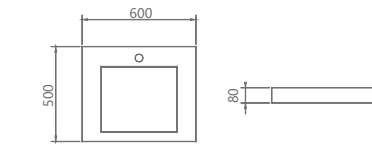

FC-1330

Size:600x500x80mm