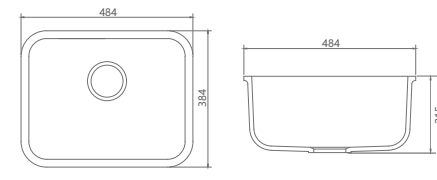

Faula Céramica - Your Design Guide To Home & Style.

**FC-MT33**

Size: 435x330x145mm

**FC-MT35**

Size: 550x380x125mm

**FC-MC11**

Size: 595x495x220mm

**FC-MC18**

Size: 750x450x220mm

**FC-1115**

Size: 600x400x112mm

**FC-MT42**

Size: 500x350x132mm

**FC-MC02**

Size: 485x385x214mm

**FC-MC03**