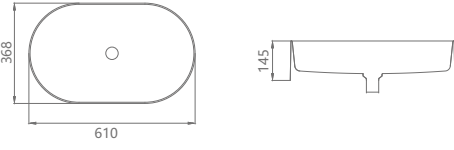

FC-QS241401

Size: 610x368x145mm