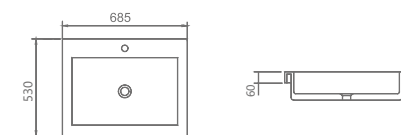

FC-1345

Size: 685x530x60mm