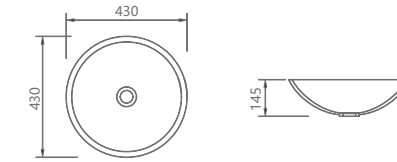

**FC-1154**

Size: W 400xD 400xH 105mm  
 Materials: Solid Surface Stone  
 Colors: Design white (For other optional colors, please check P151 of this brochure)

**FC-1057**

Size: W 580xD 380xH 110mm

**FC-1386-1**

Size: Dia395x145mm

**FC-1155**

Size: W 600xD 400xH 112mm

**FC-1386-2**

Size: Dia395x145mm

**FC-1315**

Size: Dia430x145mm

**FC-1306**

Size: Dia460x150mm

**FC-1516**

Size: Dia405x120mm

**FC-1501**

Size: Dia422x180mm

**FC-1300**

Size: Dia500x105mm

**FC-1051**