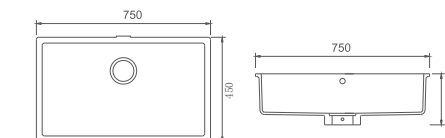

FC-MC18

Size: 750x450x220mm