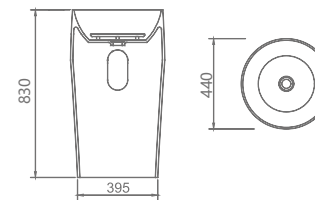

**FC-1234**

Size: 1000x500x60mm

**FC-1235**

Size: 1200x500x60mm

**FC-1201** Size: 1400x480x65mm

**FC-1202** Size: 1500x480x65mm

**FC-1203** Size: 1600x480x65mm

**FC-1204** Size: 1800x480x65mm

## FREESTANDING BASIN SERIES

SPECIALIZED IN CUSTOMIZED DESIGN BASINS  
CONSTANTLY UPDATED PRODUCTS BRING MORE STYLES

**FC-1900**

Size:585x365x910mm

**FC-1901**

Size:1105x495x850mm

**FC-1381**

Size:Dia440x830mm