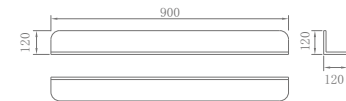

FC-1560

Size: 600x120x120mm

FC-1560-1

Size: 900x120x120mm