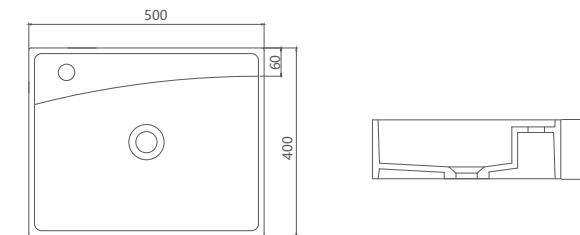

Size: W 800xD 400xH 115mm  
 Materials: Solid Surface Stone  
 Colors: Design white (For other optional colors, please check P151 of this brochure)

**FC-1700-2**

Size: W 600xD 400xH 115mm  
 Materials: Solid Surface Stone  
 Colors: Design white (For other optional colors, please check P151 of this brochure)