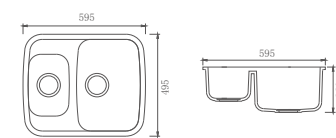

Faula Céramica - Your Design Guide To Home & Style.

**FC-MT33**

Size: 435x330x145mm

**FC-MT35**

Size: 550x380x125mm

**FC-MC11**

Size: 595x495x220mm

**FC-MC18**