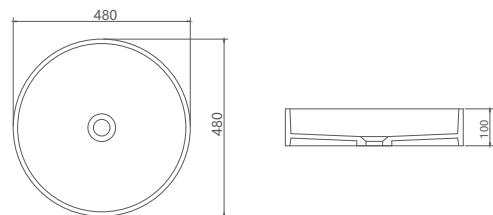

FC-1157

Size: W 480xD 480xH 100mm
Materials: Solid Surface Stone
Colors: Design white (For other optional colors, please check P151 of this brochure)