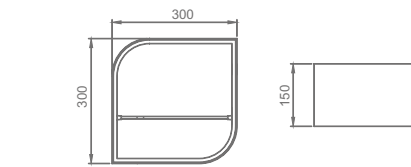

FC-1072

Size: 300x300x150mm