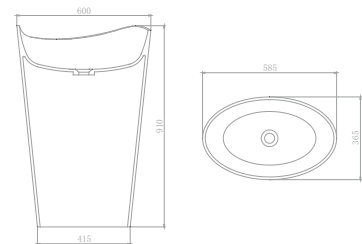

**FC-1234**

Size: 1000x500x60mm

**FC-1235**

Size: 1200x500x60mm

**FC-1201** Size: 1400x480x65mm

**FC-1202** Size: 1500x480x65mm

**FC-1203** Size: 1600x480x65mm

**FC-1204** Size: 1800x480x65mm

## FREESTANDING BASIN SERIES

SPECIALIZED IN CUSTOMIZED DESIGN BASINS  
CONSTANTLY UPDATED PRODUCTS BRING MORE STYLES

**FC-1900**

Size:585x365x910mm

**FC-1901**

Size:1105x495x850mm

**FC-1381**

Size:Dia440x830mm

**FC-1902**

Size:450x450x830mm

**FC-1382**

Size:400x400x900mm

**FC-1382**

Size:400x400x900mm

**FC-1383**

Size: 630x425x830mm