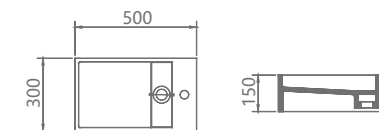

FC-1363

Size: 500x300x150mm