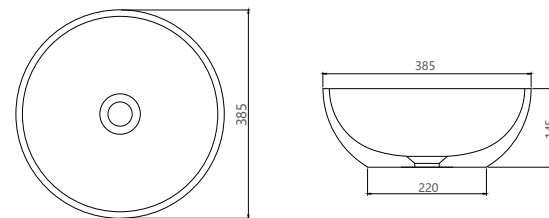

FC-1161

Size: W 385xD 385xH 145mm
Materials: Solid Surface Stone
Colors: Design white (For other optional colors, please check P151 of this brochure)