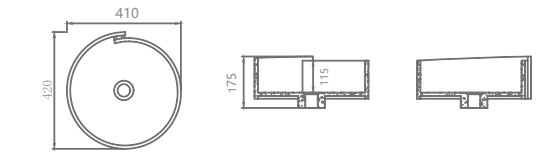

Size: Dia395x145mm

**FC-1155**

Size: W 600xD 400xH 112mm

**FC-1386-2**

Size: Dia395x145mm

**FC-1315**

Size: Dia430x145mm

**FC-1306**

Size: Dia460x150mm

**FC-1516**

Size: Dia405x120mm

**FC-1501**

Size: Dia422x180mm

**FC-1300**

Size: Dia500x105mm

**FC-1051**

Size: 420x410x175mm

**FC-1110**

Size: W 435xD 395xH 120mm  
 Materials: Solid Surface Stone  
 Colors: Design white (For other optional colors, please check P151 of this brochure)

**FC-1164**

Size: W 430xD 430xH 120mm  
 Materials: Solid Surface Stone  
 Colors: Design white (For other optional colors, please check P151 of this brochure)