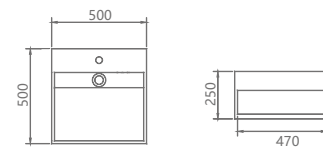

FC-1361

Size: 500x500x250mm