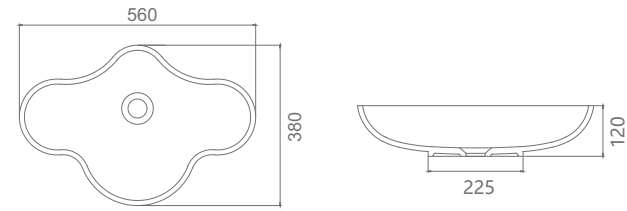

**FC-1152**

Size: W 500xD 360xH 145mm  
 Materials: Solid Surface Stone  
 Colors: Design white (For other optional colors, please check P151 of this brochure)

**FC-1515-1**

Size: W 200xD 200xH 110mm

**FC-1515-2**

Size: W 250xD 250xH 110mm

**FC-1515-3**

Size: W 300xD 300xH 110mm

**FC-1515-4**

Size: W 390xD 390xH 145mm

**FC-1515-5**

Size: 430x430x155mm

Materials: Solid Surface Stone

Colors: Design white (For other optional colors, please check P151 of this brochure)

**FC-1150**

Size: W 560xD 380xH 120mm

Materials: Solid Surface Stone

Colors: Design white (For other optional colors, please check P151 of this brochure)

**FC-1513**

Size: W 410xD 410xH 150mm

**FC-1513-1**

Size: W 250xD 250xH 90mm

**FC-1513-2**

Size: W 350xD 350xH 90mm

**FC-1513-A**

Size: W 410xD 410xH 150mm