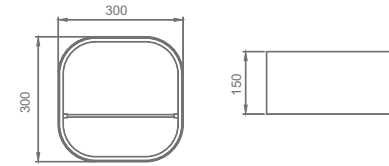

## SOLID SURFACE SHELVES

THE ROUNDNESS BATHROOM SHELVES WITH DIVERSITY  
DESIGN IN HIGH QUALITY & HEAVY-DUTY.

**FC-1070**

Size: 300x300x150mm

**FC-1071**

Size: 300x300x150mm

**FC-1560**

Size: 600x120x120mm