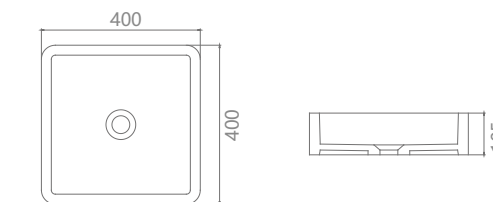

FC-1154

Size: W 400xD 400xH 105mm
Materials: Solid Surface Stone
Colors: Design white (For other optional colors, please check P151 of this brochure)