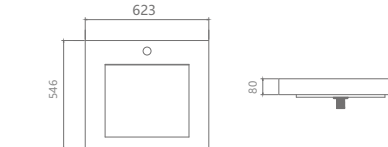

FC-1330-24

Size:623x546x80mm