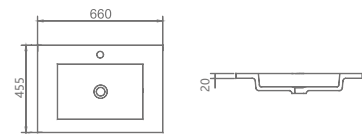

## **CABINET BASIN SERIES**

**FC-1352**

Size: 810x455x20mm

**FC-11350**

Size: 660x455x20mm

**FC-1351**

Size: 750x455x20mm

**FC-1353**