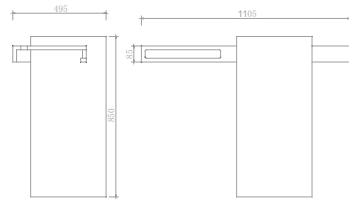

**FC-1234**

Size: 1000x500x60mm

**FC-1235**

Size: 1200x500x60mm

**FC-1201** Size: 1400x480x65mm

**FC-1202** Size: 1500x480x65mm

**FC-1203** Size: 1600x480x65mm

**FC-1204** Size: 1800x480x65mm

## FREESTANDING BASIN SERIES

SPECIALIZED IN CUSTOMIZED DESIGN BASINS  
CONSTANTLY UPDATED PRODUCTS BRING MORE STYLES

**FC-1900**

Size:585x365x910mm

**FC-1901**

Size:1105x495x850mm

**FC-1381**

Size:Dia440x830mm