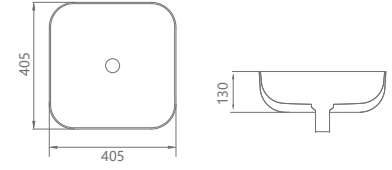

# QUARTZ STONE SINKS

**FC-QS2314**

Size: 605x365x125mm

**FC-QS161601**

Size: 405x405x130mm

**FC-QS231502**

Size: 600x400x145mm

**FC-QS241401**