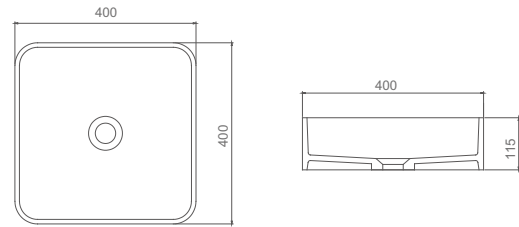

FC-1700-1

Size: W 400xD 400xH 115mm
Materials: Solid Surface Stone
Colors: Design white (For other optional colors, please check P151 of this brochure)