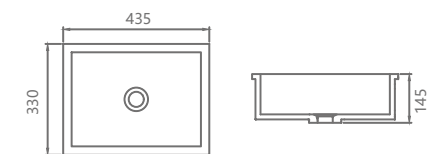

Faula Céramica - Your Design Guide To Home & Style.

**FC-MT33**

Size: 435x330x145mm

**FC-MT35**

Size: 550x380x125mm

**FC-MC11**

Size: 595x495x220mm

**FC-MC18**