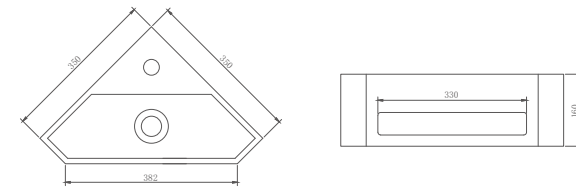

FC-1609   **FC-1609-1**   **FC-1609-2**

Size: W365xD365xH160mm   W400xD400xH160mm   W450xD450xH160mm

Materials: Solid Surface Stone

Colors: Design white (For other optional colors, please check P151 of this brochure)