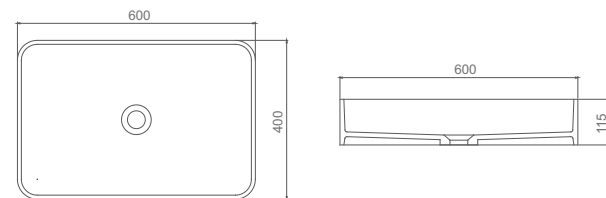

## ABOVE COUNTER BASIN SERIES

**FC-1700-1**

Size: W 400xD 400xH 115mm  
 Materials: Solid Surface Stone  
 Colors: Design white (For other optional colors, please check P151 of this brochure)

**FC-1700-3**

Size: W 800xD 400xH 115mm  
 Materials: Solid Surface Stone  
 Colors: Design white (For other optional colors, please check P151 of this brochure)

**FC-1700-2**

Size: W 600xD 400xH 115mm  
 Materials: Solid Surface Stone  
 Colors: Design white (For other optional colors, please check P151 of this brochure)

**FC-1702**

Size: W 500xD 400xH 125mm  
 Materials: Solid Surface Stone  
 Colors: Design white (For other optional colors, please check P151 of this brochure)

**FC-1160**

Size: W 505xD 360xH 120mm  
 Materials: Solid Surface Stone  
 Colors: Design white (For other optional colors, please check P151 of this brochure)