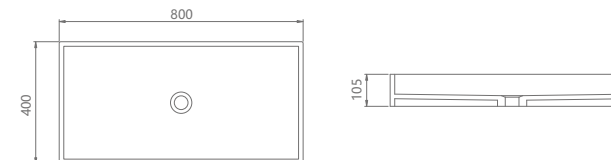

Size: Dia395x145mm

**FC-1155**

Size: W 600xD 400xH 112mm

**FC-1386-2**

Size: Dia395x145mm

**FC-1315**

Size: Dia430x145mm

**FC-1306**

Size: Dia460x150mm

**FC-1516**

Size: Dia405x120mm

**FC-1501**

Size: Dia422x180mm

**FC-1300**

Size: Dia500x105mm

**FC-1051**

Size: 420x410x175mm

**FC-1110**

Size: W 435xD 395xH 120mm  
 Materials: Solid Surface Stone  
 Colors: Design white (For other optional colors, please check P151 of this brochure)

**FC-1164**

Size: W 430xD 430xH 120mm  
 Materials: Solid Surface Stone  
 Colors: Design white (For other optional colors, please check P151 of this brochure)

**FC-1327**

Size: W 800xD 400xH 105mm  
 Materials: Solid Surface Stone  
 Colors: Design white (For other optional colors, please check P151 of this brochure)

**FC-1165**

Size: W 605xD 405xH 155mm  
 Materials: Solid Surface Stone  
 Colors: Design white (For other optional colors, please check P151 of this brochure)