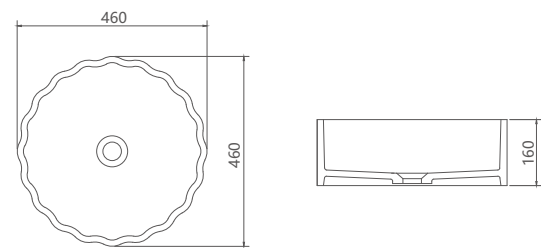

Size: W 800xD 400xH 115mm  
 Materials: Solid Surface Stone  
 Colors: Design white (For other optional colors, please check P151 of this brochure)

**FC-1700-2**

Size: W 600xD 400xH 115mm  
 Materials: Solid Surface Stone  
 Colors: Design white (For other optional colors, please check P151 of this brochure)

**FC-1702**

Size: W 500xD 400xH 125mm  
 Materials: Solid Surface Stone  
 Colors: Design white (For other optional colors, please check P151 of this brochure)

**FC-1160**

Size: W 505xD 360xH 120mm  
 Materials: Solid Surface Stone  
 Colors: Design white (For other optional colors, please check P151 of this brochure)

**FC-1162**

Size: W 445xD 365xH 140mm  
 Materials: Solid Surface Stone  
 Colors: Design white (For other optional colors, please check P151 of this brochure)

**FC-1161**

Size: W 385xD 385xH 145mm  
 Materials: Solid Surface Stone  
 Colors: Design white (For other optional colors, please check P151 of this brochure)

**FC-1116**

Size: W 615xD 350xH 210mm  
 Materials: Solid Surface Stone  
 Colors: Design white (For other optional colors, please check P151 of this brochure)

**FC-1163**

Size: W 460xD 460xH 160mm  
 Materials: Solid Surface Stone  
 Colors: Design white (For other optional colors, please check P151 of this brochure)