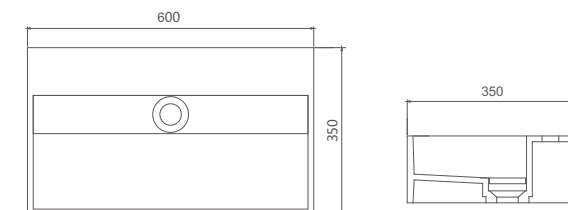

Size: Dia430x140mm

**FC-1001-B**

Size: Dia390x125mm

**FC-1001-C**

Size: Dia330x105mm

**FC-1002-A**

Size: 610x460x140mm

**FC-1002-B**

Size: 550x415x125mm

**FC-1002-C**

Size: 450x340x105mm

**FC-1003-A**

Size: 500x285x125mm

**FC-1003-B**

Size: 600x345x145mm

**FC-1004**

Size: 400x190x120mm

Colors: Design white (For other optional colors, please check P151 of this brochure)

**FC-1156**

Size: W 400mmxW 400mmxH 200mm  
 Materials: Solid Surface Stone  
 Colors: Design white (For other optional colors, please check P151 of this brochure)

**FC-1329**

Size: W 500xD 300xH 110mm  
 Materials: Solid Surface Stone  
 Colors: Design white (For other optional colors, please check P151 of this brochure)

**FC-1157**

Size: W 480xD 480xH 100mm  
 Materials: Solid Surface Stone  
 Colors: Design white (For other optional colors, please check P151 of this brochure)