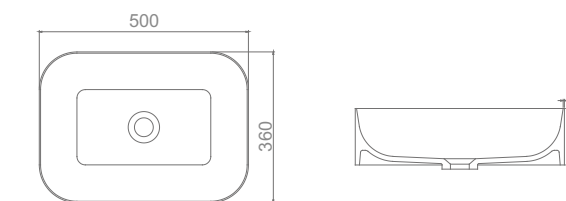

**FC-1702**

Size: W 500xD 400xH 125mm  
 Materials: Solid Surface Stone  
 Colors: Design white (For other optional colors, please check P151 of this brochure)

**FC-1160**

Size: W 505xD 360xH 120mm  
 Materials: Solid Surface Stone  
 Colors: Design white (For other optional colors, please check P151 of this brochure)

**FC-1162**

Size: W 445xD 365xH 140mm  
 Materials: Solid Surface Stone  
 Colors: Design white (For other optional colors, please check P151 of this brochure)

**FC-1161**

Size: W 385xD 385xH 145mm  
 Materials: Solid Surface Stone  
 Colors: Design white (For other optional colors, please check P151 of this brochure)

**FC-1116**

Size: W 615xD 350xH 210mm  
 Materials: Solid Surface Stone  
 Colors: Design white (For other optional colors, please check P151 of this brochure)

**FC-1163**

Size: W 460xD 460xH 160mm  
 Materials: Solid Surface Stone  
 Colors: Design white (For other optional colors, please check P151 of this brochure)

**FC-1515**

Size: W 200xD 200xH 110mm  
 Materials: Solid Surface Stone  
 Colors: Design white (For other optional colors, please check P151 of this brochure)

**FC-1151**

Size: W 500xD 350xH 135mm  
 Materials: Solid Surface Stone  
 Colors: Design white (For other optional colors, please check P151 of this brochure)