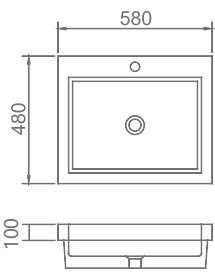

FC-1012

Size: 580x480x100mm