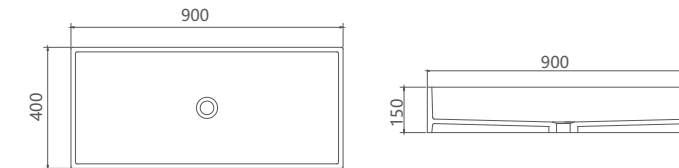

Size: 400x190x120mm

Colors: Design white (For other optional colors, please check P151 of this brochure)

**FC-1156**

Size: W 400mmxW 400mmxH 200mm  
 Materials: Solid Surface Stone  
 Colors: Design white (For other optional colors, please check P151 of this brochure)

**FC-1329**

Size: W 500xD 300xH 110mm  
 Materials: Solid Surface Stone  
 Colors: Design white (For other optional colors, please check P151 of this brochure)

**FC-1157**

Size: W 480xD 480xH 100mm  
 Materials: Solid Surface Stone  
 Colors: Design white (For other optional colors, please check P151 of this brochure)

**FC-1126**

Size: W 600xD 350xH 140mm  
 Materials: Solid Surface Stone  
 Colors: Design white (For other optional colors, please check P151 of this brochure)

**FC-1111**

Size: W 400xD 410xH 180mm  
 Materials: Solid Surface Stone  
 Colors: Design white (For other optional colors, please check P151 of this brochure)

**FC-1114**

Size: W 900xD 400xH 150mm  
 Materials: Solid Surface Stone  
 Colors: Design white (For other optional colors, please check P151 of this brochure)

**FC-1112**

Size: W 510xD 400xH 110mm  
 Materials: Solid Surface Stone  
 Colors: Design white (For other optional colors, please check P151 of this brochure)