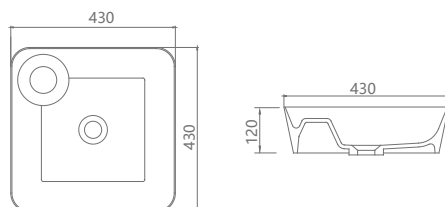

Size: Dia395x145mm

**FC-1155**

Size: W 600xD 400xH 112mm

**FC-1386-2**

Size: Dia395x145mm

**FC-1315**

Size: Dia430x145mm

**FC-1306**

Size: Dia460x150mm

**FC-1516**

Size: Dia405x120mm

**FC-1501**

Size: Dia422x180mm

**FC-1300**

Size: Dia500x105mm

**FC-1051**

Size: 420x410x175mm

**FC-1110**

Size: W 435xD 395xH 120mm  
 Materials: Solid Surface Stone  
 Colors: Design white (For other optional colors, please check P151 of this brochure)

**FC-1164**

Size: W 430xD 430xH 120mm  
 Materials: Solid Surface Stone  
 Colors: Design white (For other optional colors, please check P151 of this brochure)

**FC-1327**

Size: W 800xD 400xH 105mm  
 Materials: Solid Surface Stone  
 Colors: Design white (For other optional colors, please check P151 of this brochure)

**FC-1165**

Size: W 605xD 405xH 155mm  
 Materials: Solid Surface Stone  
 Colors: Design white (For other optional colors, please check P151 of this brochure)