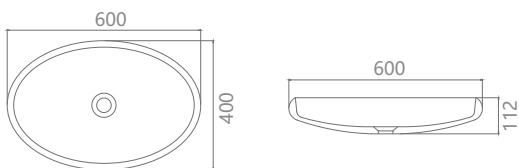

**FC-1126**

Size: W 600xD 350xH 140mm  
 Materials: Solid Surface Stone  
 Colors: Design white (For other optional colors, please check P151 of this brochure)

**FC-1111**

Size: W 400xD 410xH 180mm  
 Materials: Solid Surface Stone  
 Colors: Design white (For other optional colors, please check P151 of this brochure)

**FC-1114**

Size: W 900xD 400xH 150mm  
 Materials: Solid Surface Stone  
 Colors: Design white (For other optional colors, please check P151 of this brochure)

**FC-1112**

Size: W 510xD 400xH 110mm  
 Materials: Solid Surface Stone  
 Colors: Design white (For other optional colors, please check P151 of this brochure)

**FC-1154**

Size: W 400xD 400xH 105mm  
 Materials: Solid Surface Stone  
 Colors: Design white (For other optional colors, please check P151 of this brochure)

**FC-1057**

Size: W 580xD 380xH 110mm

**FC-1386-1**

Size: Dia395x145mm

**FC-1155**

Size: W 600xD 400xH 112mm

**FC-1386-2**

Size: Dia395x145mm

**FC-1315**

Size: Dia430x145mm

**FC-1306**