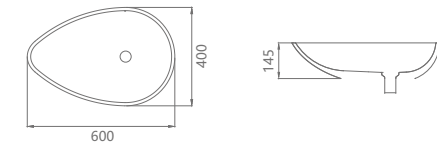

# QUARTZ STONE SINKS

**FC-QS2314**

Size: 605x365x125mm

**FC-QS161601**

Size: 405x405x130mm

**FC-QS231502**

Size: 600x400x145mm

**FC-QS241401**