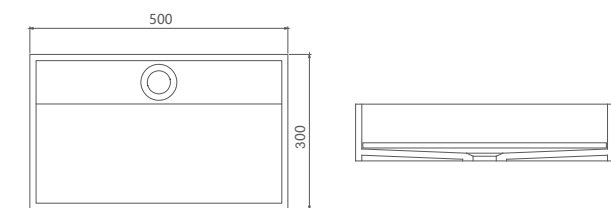

Size: 550x415x125mm

**FC-1002-C**

Size: 450x340x105mm

**FC-1003-A**

Size: 500x285x125mm

**FC-1003-B**

Size: 600x345x145mm

**FC-1004**

Size: 400x190x120mm

Colors: Design white (For other optional colors, please check P151 of this brochure)

**FC-1156**

Size: W 400mmxW 400mmxH 200mm  
 Materials: Solid Surface Stone  
 Colors: Design white (For other optional colors, please check P151 of this brochure)