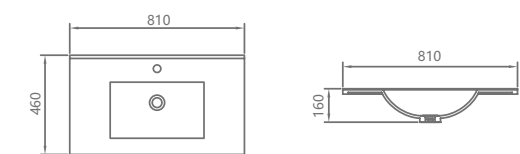

Size: 560x460x160mm

**FC-0804**

Size: 820x480x105mm

Luxury Healthy Life by Faula Céramica Bathroom Basins

**FC-1531**

Size: 810x460x160mm

**FC-1535**

Size: 1095x500x110mm