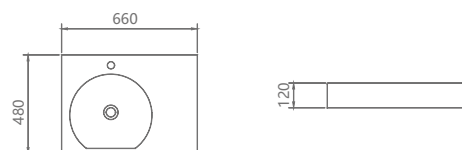

FC-1343

Size: 660x480x120mm