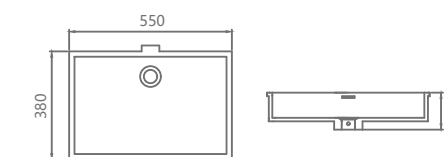

Faula Céramica - Your Design Guide To Home & Style.

**FC-MT33**

Size: 435x330x145mm

**FC-MT35**

Size: 550x380x125mm

**FC-MC11**

Size: 595x495x220mm

**FC-MC18**