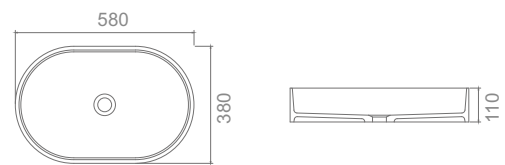

**FC-1114**

Size: W 900xD 400xH 150mm  
 Materials: Solid Surface Stone  
 Colors: Design white (For other optional colors, please check P151 of this brochure)

**FC-1112**

Size: W 510xD 400xH 110mm  
 Materials: Solid Surface Stone  
 Colors: Design white (For other optional colors, please check P151 of this brochure)

**FC-1154**

Size: W 400xD 400xH 105mm  
 Materials: Solid Surface Stone  
 Colors: Design white (For other optional colors, please check P151 of this brochure)

**FC-1057**

Size: W 580xD 380xH 110mm

**FC-1386-1**

Size: Dia395x145mm

**FC-1155**

Size: W 600xD 400xH 112mm

**FC-1386-2**

Size: Dia395x145mm

**FC-1315**

Size: Dia430x145mm

**FC-1306**