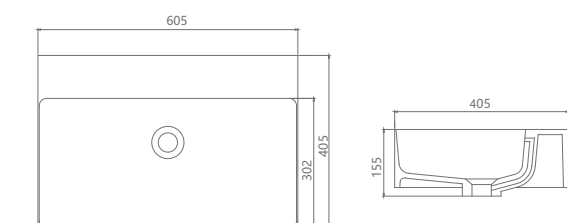

Size: Dia395x145mm

**FC-1155**

Size: W 600xD 400xH 112mm

**FC-1386-2**

Size: Dia395x145mm

**FC-1315**

Size: Dia430x145mm

**FC-1306**

Size: Dia460x150mm

**FC-1516**

Size: Dia405x120mm

**FC-1501**

Size: Dia422x180mm

**FC-1300**

Size: Dia500x105mm

**FC-1051**

Size: 420x410x175mm

**FC-1110**

Size: W 435xD 395xH 120mm  
 Materials: Solid Surface Stone  
 Colors: Design white (For other optional colors, please check P151 of this brochure)

**FC-1164**

Size: W 430xD 430xH 120mm  
 Materials: Solid Surface Stone  
 Colors: Design white (For other optional colors, please check P151 of this brochure)

**FC-1327**

Size: W 800xD 400xH 105mm  
 Materials: Solid Surface Stone  
 Colors: Design white (For other optional colors, please check P151 of this brochure)

**FC-1165**

Size: W 605xD 405xH 155mm  
 Materials: Solid Surface Stone  
 Colors: Design white (For other optional colors, please check P151 of this brochure)