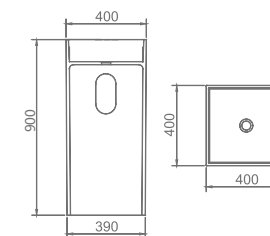

**FC-1234**

Size: 1000x500x60mm

**FC-1235**

Size: 1200x500x60mm

**FC-1201** Size: 1400x480x65mm

**FC-1202** Size: 1500x480x65mm

**FC-1203** Size: 1600x480x65mm

**FC-1204** Size: 1800x480x65mm

## FREESTANDING BASIN SERIES

SPECIALIZED IN CUSTOMIZED DESIGN BASINS  
CONSTANTLY UPDATED PRODUCTS BRING MORE STYLES

**FC-1900**

Size:585x365x910mm

**FC-1901**

Size:1105x495x850mm

**FC-1381**

Size:Dia440x830mm

**FC-1902**

Size:450x450x830mm

**FC-1382**

Size:400x400x900mm

**FC-1382**

Size:400x400x900mm

**FC-1383**

Size: 630x425x830mm

**FC-1385**

Size: 525x370x850mm

**FC-1387**

Size: 460x515x860mm

**FC-1384**

Size: 540x435x810mm

**FC-1388**

Size: 610x430x845mm