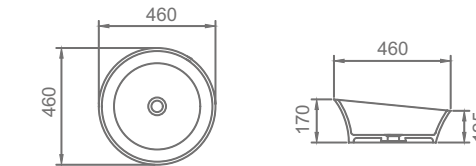

Size: 420x410x175mm

**FC-1110**

Size: W 435xD 395xH 120mm  
 Materials: Solid Surface Stone  
 Colors: Design white (For other optional colors, please check P151 of this brochure)

**FC-1164**

Size: W 430xD 430xH 120mm  
 Materials: Solid Surface Stone  
 Colors: Design white (For other optional colors, please check P151 of this brochure)

**FC-1050**

Size: Dia550x140mm

**FC-1153**

Size: 400x400x117mm

**FC-1507**

Size: Dia400x320mm

**FC-1058**

Size: 390x390x400mm

**FC-1309**

Size: Dia420x165mm

**FC-1319**

Size: Dia450x130mm

**FC-1508**

Size: Dia460x170mm

**FC-1509**

Size: Dia425x140mm

**FC-1301**  
Size: 590x350x115mm

**FC-1301-A**  
Size: 590x350x135mm

**FC-1303**  
Size: 590x350x90mm

**FC-1304**  
Size: 700x400x90mm

**FC-1305**

Size: 685x395x85mm

**FC-1302**

Size: 695x335x120mm