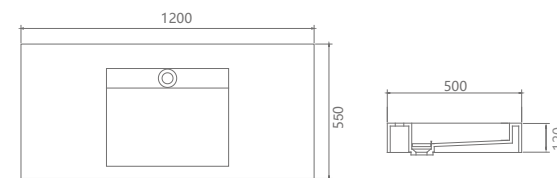

**FC-1605**

Size: W 1505xD 480xH 110mm  
 Materials: Solid Surface Stone  
 Colors: Design white (For other optional colors, please check P151 of this brochure)

**FC-1200**

Size: W 1200xD 550xH 120mm  
 Materials: Solid Surface Stone  
 Colors: Design white (For other optional colors, please check P151 of this brochure)

**FC-1330**

Size:600x500x80mm

**FC-1330-24**

Size:623x546x80mm

**FC-1330-30**

Size:775x546x80mm

**FC-1330-36**

Size:927x546x80mm