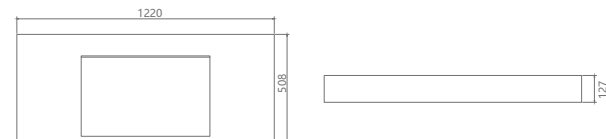

FC-1268

Size: 1220x508x127mm