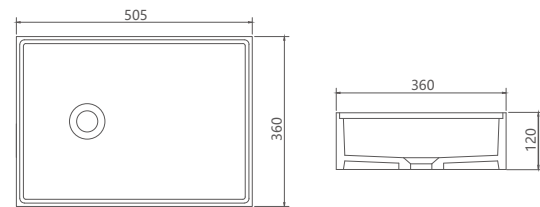

Size: W 800xD 400xH 115mm  
 Materials: Solid Surface Stone  
 Colors: Design white (For other optional colors, please check P151 of this brochure)

**FC-1700-2**

Size: W 600xD 400xH 115mm  
 Materials: Solid Surface Stone  
 Colors: Design white (For other optional colors, please check P151 of this brochure)

**FC-1702**

Size: W 500xD 400xH 125mm  
 Materials: Solid Surface Stone  
 Colors: Design white (For other optional colors, please check P151 of this brochure)

**FC-1160**

Size: W 505xD 360xH 120mm  
 Materials: Solid Surface Stone  
 Colors: Design white (For other optional colors, please check P151 of this brochure)