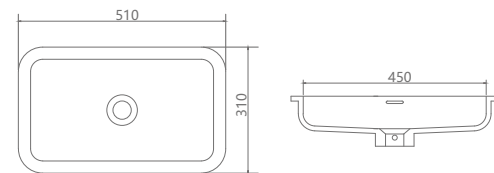

FC-MT41

Size: 510x310x125mm