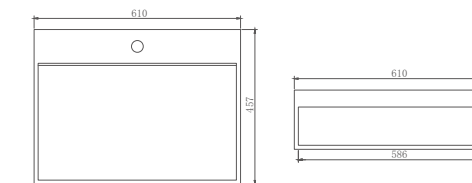

FC-1607-2

Size:

W610xD457xH175mm

Materials:

Solid Surface Stone

Colors: Design white (For other optional colors, please check P151 of this brochure)