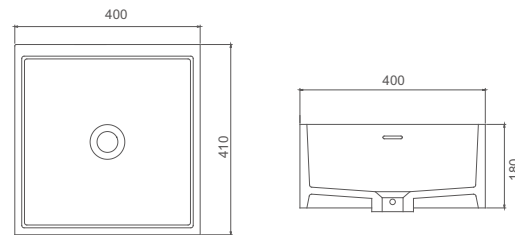

Size: 400x190x120mm

Colors: Design white (For other optional colors, please check P151 of this brochure)

**FC-1156**

Size: W 400mmxW 400mmxH 200mm  
 Materials: Solid Surface Stone  
 Colors: Design white (For other optional colors, please check P151 of this brochure)

**FC-1329**

Size: W 500xD 300xH 110mm  
 Materials: Solid Surface Stone  
 Colors: Design white (For other optional colors, please check P151 of this brochure)

**FC-1157**

Size: W 480xD 480xH 100mm  
 Materials: Solid Surface Stone  
 Colors: Design white (For other optional colors, please check P151 of this brochure)

**FC-1126**

Size: W 600xD 350xH 140mm  
 Materials: Solid Surface Stone  
 Colors: Design white (For other optional colors, please check P151 of this brochure)

**FC-1111**

Size: W 400xD 410xH 180mm  
 Materials: Solid Surface Stone  
 Colors: Design white (For other optional colors, please check P151 of this brochure)