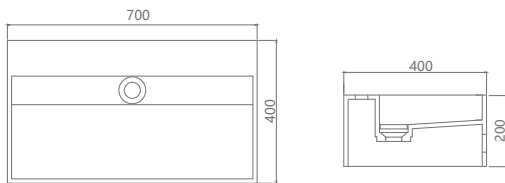

FC-1603

Size: W 700xD 400xH 200mm
Materials: Solid Surface Stone
Colors: Design white (For other optional colors, please check P151 of this brochure)