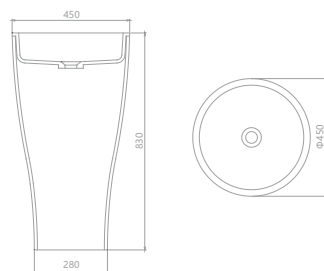

**FC-1234**

Size: 1000x500x60mm

**FC-1235**

Size: 1200x500x60mm

**FC-1201** Size: 1400x480x65mm

**FC-1202** Size: 1500x480x65mm

**FC-1203** Size: 1600x480x65mm

**FC-1204** Size: 1800x480x65mm

## FREESTANDING BASIN SERIES

SPECIALIZED IN CUSTOMIZED DESIGN BASINS  
CONSTANTLY UPDATED PRODUCTS BRING MORE STYLES

**FC-1900**

Size:585x365x910mm

**FC-1901**

Size:1105x495x850mm

**FC-1381**

Size:Dia440x830mm

**FC-1902**

Size:450x450x830mm

**FC-1382**

Size:400x400x900mm

**FC-1382**

Size:400x400x900mm

**FC-1383**

Size: 630x425x830mm