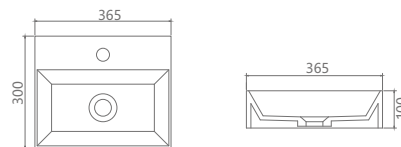

## WALL HUNG BASIN & VANITY TOP SERIES

Functional design, high aesthetics, top quality

**FC-1105-A L-**

Size: 355x200x160mm

**FC-1105-A R**

Size: 355x200x160mm

**FC-1362**

Size: 500x250x150mm

**FC-1363**

Size: 500x300x150mm

**FC-1105-1**

Size: 355x200x100mm

**FC-1105-B**

Size: 355x200x160mm

**FC-1105-2**

Size: 365x300x100mm

**FC-1361**

Size: 500x500x250mm

**FC-1105-C**

Size: 365x300x160mm

**FC-1360**

Size: 325x325x250mm

**FC-1108**

Size: W 400xD 190xH 120mm