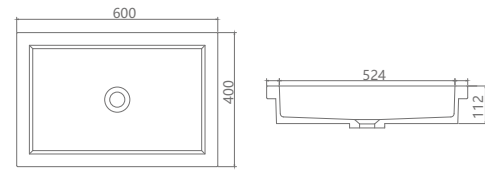

FC-1115

Size: 600x400x112mm