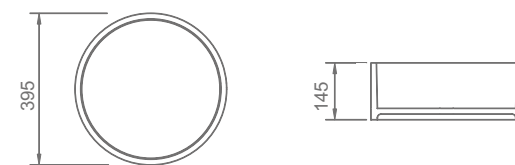

**FC-1114**

Size: W 900xD 400xH 150mm  
 Materials: Solid Surface Stone  
 Colors: Design white (For other optional colors, please check P151 of this brochure)

**FC-1112**

Size: W 510xD 400xH 110mm  
 Materials: Solid Surface Stone  
 Colors: Design white (For other optional colors, please check P151 of this brochure)

**FC-1154**

Size: W 400xD 400xH 105mm  
 Materials: Solid Surface Stone  
 Colors: Design white (For other optional colors, please check P151 of this brochure)

**FC-1057**

Size: W 580xD 380xH 110mm

**FC-1386-1**

Size: Dia395x145mm

**FC-1155**

Size: W 600xD 400xH 112mm

**FC-1386-2**

Size: Dia395x145mm

**FC-1315**

Size: Dia430x145mm

**FC-1306**