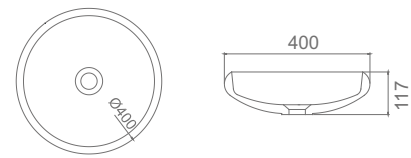

FC-1153

Size: 400x400x117mm