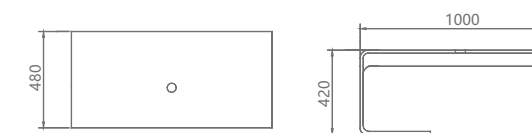

FC-1396-L

Size: 1000x480x420mm