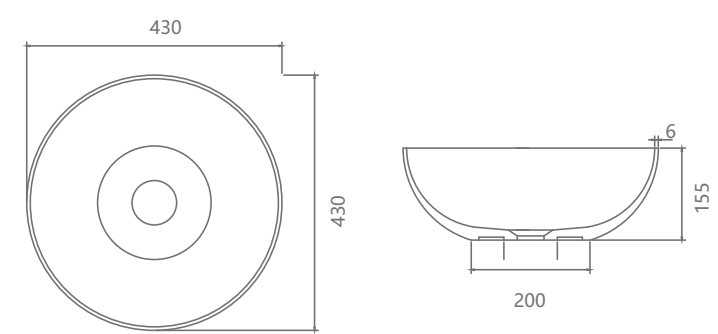

FC-1515-1

Size: W 200xD 200xH 110mm

FC-1515-2

Size: W 250xD 250xH 110mm

FC-1515-3

Size: W 300xD 300xH 110mm

FC-1515-4

Size: W 390xD 390xH 145mm

FC-1515-5

Size: 430x430x155mm

Materials: Solid Surface Stone

Colors: Design white (For other optional colors, please check P151 of this brochure)