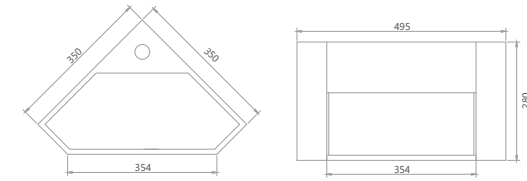

FC-1608   **FC-1608-1**   **FC-1608-2**

Size: W350xD350xH280mm   W400xD400xH280mm   W450xD450xH280mm

Materials: Solid Surface Stone

Colors: Design white (For other optional colors, please check P151 of this brochure)