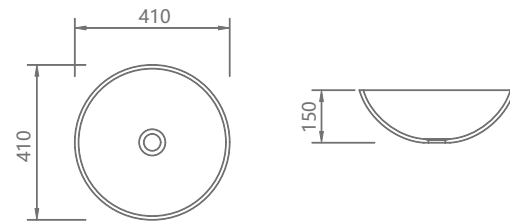

Size: W 250xD 250xH 110mm

**FC-1515-3**

Size: W 300xD 300xH 110mm

**FC-1515-4**

Size: W 390xD 390xH 145mm

**FC-1515-5**

Size: 430x430x155mm

Materials: Solid Surface Stone

Colors: Design white (For other optional colors, please check P151 of this brochure)

**FC-1150**

Size: W 560xD 380xH 120mm

Materials: Solid Surface Stone

Colors: Design white (For other optional colors, please check P151 of this brochure)

**FC-1513**

Size: W 410xD 410xH 150mm

**FC-1513-1**

Size: W 250xD 250xH 90mm

**FC-1513-2**

Size: W 350xD 350xH 90mm

**FC-1513-A**

Size: W 410xD 410xH 150mm