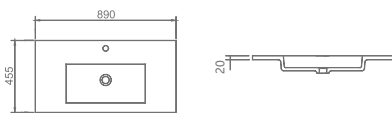

FC-1353

Size: 890x455x20mm