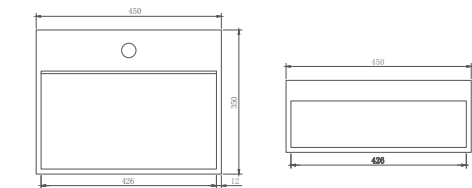

**FC-1361**

Size: 500x500x250mm

**FC-1105-C**

Size: 365x300x160mm

**FC-1360**

Size: 325x325x250mm

**FC-1108**

Size: W 400xD 190xH 120mm

Materials:

Colors: Design white (For other optional colors, please check P151 of this brochure)

**FC-1109**

Size: W 355xD 190xH 120mm

Materials: Solid Surface Stone

**FC-1104-A**

Size: W 400xD 190xH 180mm

Materials:

Colors: Design white (For other optional colors, please check P151 of this brochure)

**FC-1104-B**

Size: W 355xD 190xH 180mm

Materials: Solid Surface Stone

**FC-1607**

Size: W350xD350xH175mm

Materials:

Colors: Design white (For other optional colors, please check P151 of this brochure)