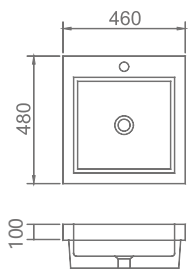

Size: 1195x455x20mm

**FC-1550**

Size: 730x515x25mm

**FC-1556**

Size: 1135x515x25mm

**FC-1332**

Size: 1195x500x12mm

**FC-1356**

Size: 1500x455x20mm

**FC-1528**

Size: 900x510x55mm

**FC-1529**

Size: 1500x510x55mm

**FC-1530**

Size: 610x460x25mm

**FC-0612B**

Size: 560x460x160mm

**FC-0804**

Size: 820x480x105mm

Luxury Healthy Life by Faula Céramica Bathroom Basins

**FC-1531**

Size: 810x460x160mm

**FC-1535**

Size: 1095x500x110mm

**FC-1011**

Size: 460x480x100mm

**FC-1012**

Size: 580x480x100mm

**FC-1020**

Size: 596x460x120mm

**FC-1021**

Size: 796x460x120mm