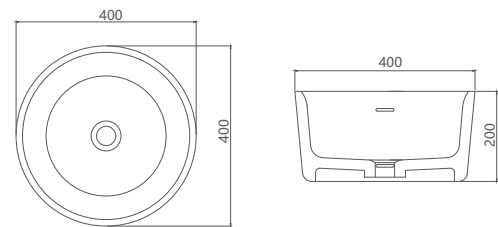

**FC-1513**

Size: W 410xD 410xH 150mm

**FC-1513-1**

Size: W 250xD 250xH 90mm

**FC-1513-2**

Size: W 350xD 350xH 90mm

**FC-1513-A**

Size: W 410xD 410xH 150mm

Size: Dia430x140mm

**FC-1001-B**

Size: Dia390x125mm

**FC-1001-C**

Size: Dia330x105mm

**FC-1002-A**

Size: 610x460x140mm

**FC-1002-B**

Size: 550x415x125mm

**FC-1002-C**

Size: 450x340x105mm

**FC-1003-A**

Size: 500x285x125mm

**FC-1003-B**

Size: 600x345x145mm

**FC-1004**

Size: 400x190x120mm

Colors: Design white (For other optional colors, please check P151 of this brochure)

**FC-1156**

Size: W 400mmxW 400mmxH 200mm  
 Materials: Solid Surface Stone  
 Colors: Design white (For other optional colors, please check P151 of this brochure)