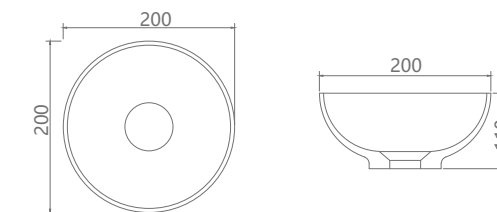

**FC-1702**

Size: W 500xD 400xH 125mm  
 Materials: Solid Surface Stone  
 Colors: Design white (For other optional colors, please check P151 of this brochure)

**FC-1160**

Size: W 505xD 360xH 120mm  
 Materials: Solid Surface Stone  
 Colors: Design white (For other optional colors, please check P151 of this brochure)

**FC-1162**

Size: W 445xD 365xH 140mm  
 Materials: Solid Surface Stone  
 Colors: Design white (For other optional colors, please check P151 of this brochure)

**FC-1161**

Size: W 385xD 385xH 145mm  
 Materials: Solid Surface Stone  
 Colors: Design white (For other optional colors, please check P151 of this brochure)

**FC-1116**

Size: W 615xD 350xH 210mm  
 Materials: Solid Surface Stone  
 Colors: Design white (For other optional colors, please check P151 of this brochure)

**FC-1163**

Size: W 460xD 460xH 160mm  
 Materials: Solid Surface Stone  
 Colors: Design white (For other optional colors, please check P151 of this brochure)

**FC-1515**

Size: W 200xD 200xH 110mm  
 Materials: Solid Surface Stone  
 Colors: Design white (For other optional colors, please check P151 of this brochure)

**FC-1151**

Size: W 500xD 350xH 135mm  
 Materials: Solid Surface Stone  
 Colors: Design white (For other optional colors, please check P151 of this brochure)