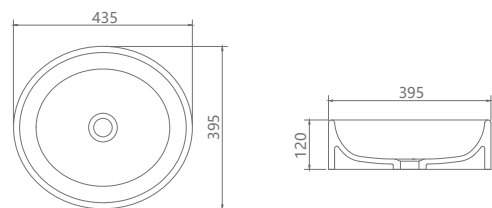

**FC-1154**

Size: W 400xD 400xH 105mm  
 Materials: Solid Surface Stone  
 Colors: Design white (For other optional colors, please check P151 of this brochure)

**FC-1057**

Size: W 580xD 380xH 110mm

**FC-1386-1**

Size: Dia395x145mm

**FC-1155**

Size: W 600xD 400xH 112mm

**FC-1386-2**

Size: Dia395x145mm

**FC-1315**

Size: Dia430x145mm

**FC-1306**

Size: Dia460x150mm

**FC-1516**

Size: Dia405x120mm

**FC-1501**

Size: Dia422x180mm

**FC-1300**

Size: Dia500x105mm

**FC-1051**

Size: 420x410x175mm

**FC-1110**

Size: W 435xD 395xH 120mm  
 Materials: Solid Surface Stone  
 Colors: Design white (For other optional colors, please check P151 of this brochure)

**FC-1164**

Size: W 430xD 430xH 120mm  
 Materials: Solid Surface Stone  
 Colors: Design white (For other optional colors, please check P151 of this brochure)