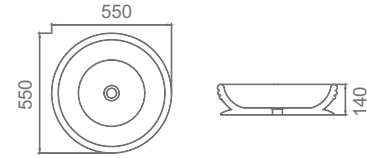

FC-1050

Size: Dia550x140mm