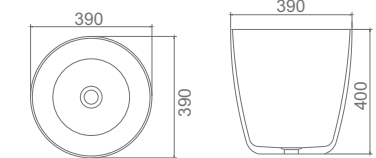

Size: Dia395x145mm

**FC-1155**

Size: W 600xD 400xH 112mm

**FC-1386-2**

Size: Dia395x145mm

**FC-1315**

Size: Dia430x145mm

**FC-1306**

Size: 420x410x175mm

**FC-1110**

Size: W 435xD 395xH 120mm  
 Materials: Solid Surface Stone  
 Colors: Design white (For other optional colors, please check P151 of this brochure)

**FC-1164**

Size: W 430xD 430xH 120mm  
 Materials: Solid Surface Stone  
 Colors: Design white (For other optional colors, please check P151 of this brochure)

**FC-1327**

Size: W 800xD 400xH 105mm  
 Materials: Solid Surface Stone  
 Colors: Design white (For other optional colors, please check P151 of this brochure)

**FC-1165**

Size: W 605xD 405xH 155mm  
 Materials: Solid Surface Stone  
 Colors: Design white (For other optional colors, please check P151 of this brochure)

**FC-1050**

Size: Dia550x140mm

**FC-1153**

Size: 400x400x117mm

**FC-1507**

Size: Dia400x320mm

**FC-1058**

Size: 390x390x400mm