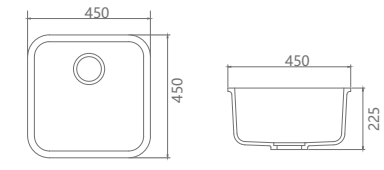

FC-MC03

Size: 450x450x225mm