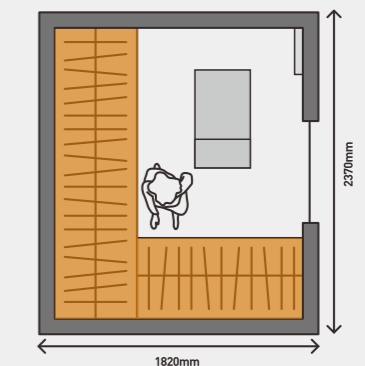

L-SHAPE medium-sized wardrobe (5m²)

Suitable for long and narrow areas, having an island as an option.