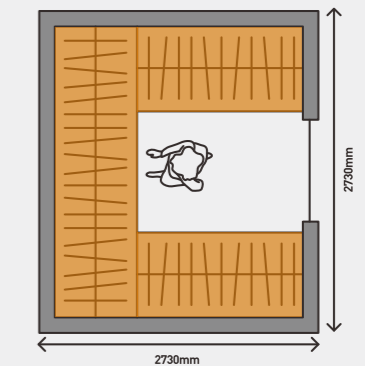

Layouts

SINGLE WALL compact wardrobe (3m²)

Maximises the storage efficiency.
Suitable for long and narrow corridors and entry spaces.

U-SHAPE large space wardrobe (3-10m²)

It is suitable for square areas with large area and wide space, with high utilisation and clear partition.
Rotating shelving is available.

L-SHAPE medium-sized wardrobe (5m²)

Suitable for long and narrow areas, having an island as an option.

TWO ROWS

Suitable for long and narrow areas, having an island as an option.

Wardrobe Modules

YG001

Stack module
Wide: 764mm-964mm
Function
Hanging, stacking and storage
Accessories
Lifting rod, drawers, storage boxes, safe