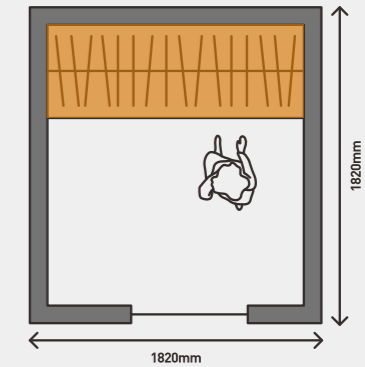

Layouts

SINGLE WALL compact wardrobe (3m²)

Maximises the storage efficiency.
Suitable for long and narrow corridors and entry spaces.

U-SHAPE large space wardrobe (3-10m²)

It is suitable for square areas with large area and wide space, with high utilisation and clear partition.
Rotating shelving is available.